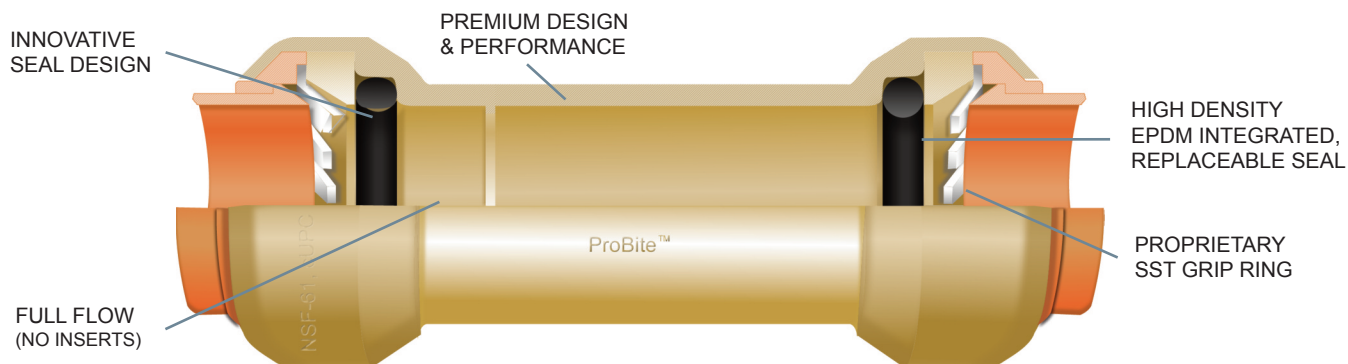

U.S. & Foreign
Patents Pending

Just one push for a permanent plumbing connection

- Our Quick Fitting slip couplings install without special tools, no glues, no crimping and no soldering
- Great for hot and cold water plumbing, ice makers, dishwashers & bathroom fixtures
- Effortlessly connect to Copper, PEX or CPVC tubing

**Perfect for emergency
plumbing repairs!**

Our ProBite™ slip couplings are great for FAST, easy and permanent repairs of many types of hot or cold water plumbing applications.

Cut, Clean, Mark It, Push Connect™!

You're DONE

No flames, glues,
tools, crimping or
threading!

U.S. & FOREIGN
PATENTS PENDING

ProBite's premium construction delivers superior performance & the industry's best warranty!

Why install metal or plastic fittings that are warranted to last about as long as a fluorescent bulb? Accept no substitutes, choose the only brand of fitting with a 75-year warranty, ProBite™.

**When using PEX, a Hi-Flo tube stiffener should be inserted into the PEX tubing end prior to insertion into the connection.*

Part # Order Information

PB817	1/2" X 1/2" Push connect slip repair coupling, includes (1) PB711 install/disconnect tool.
PB827	3/4" X 3/4" Push connect slip repair coupling, includes (1) PB721 install/disconnect tool.
PB837	1" X 1" Push connect slip repair coupling, includes (1) PB731 install/disconnect tool.