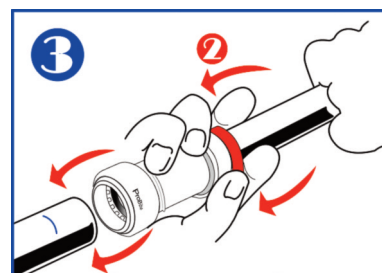

U.S. & Foreign
Patents Pending

Just one push for a permanent plumbing connection

- Our Quick Fitting slip couplings install without special tools, no glues, no crimping and no soldering
- Great for hot and cold water plumbing, ice makers, dishwashers & bathroom fixtures
- Effortlessly connect to Copper, PEX or CPVC tubing

**When using PEX, a Hi-Flo tube stiffener should be inserted into the PEX tubing end prior to insertion into the connection.*

Part # Order Information

PB817	1/2" X 1/2" Push connect slip repair coupling, includes (1) PB711 install/disconnect tool.
PB827	3/4" X 3/4" Push connect slip repair coupling, includes (1) PB721 install/disconnect tool.
PB837	1" X 1" Push connect slip repair coupling, includes (1) PB731 install/disconnect tool.

Fast, easy repairs...

Cut, clean, remove 2 - 2.5" area, clean & de-burr the tubing

a. Lower tubing, push on the repair coupling, b. Install push clip

Depress the pusher toward the coupling & push over the joining tubing