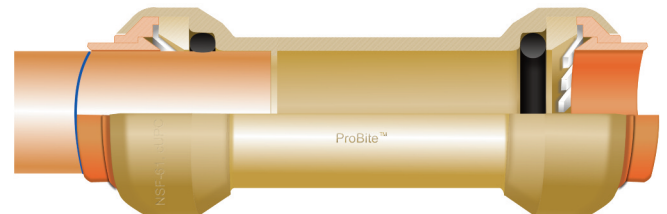

Push Connect Repair Slip Couplings

Complete plumbing & heating
system repairs **FAST!**

- Easy, permanent plumbing repairs
- Repair failed joints, burst areas, leaks & pinholes in minutes
- No special tools required, just cut out a small section, push connect, you're done!
- Industry's longest warranty!

U.S. & Foreign
Patents Pending

Just one push for a permanent plumbing connection

- Our Quick Fitting slip couplings install without special tools, no glues, no crimping and no soldering
- Great for hot and cold water plumbing, ice makers, dishwashers & bathroom fixtures
- Effortlessly connect to Copper, PEX or CPVC tubing

**Perfect for emergency
plumbing repairs!**

Our ProBite™ slip couplings are great for FAST, easy and permanent repairs of many types of hot or cold water plumbing applications.

Cut, Clean, Mark It, Push Connect™!