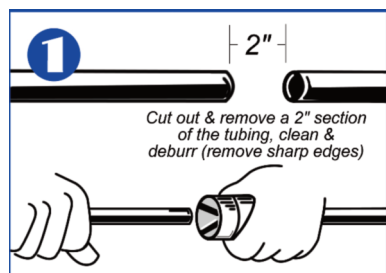

Fast, easy repairs...

Cut, clean, remove 2 - 2.5" area, clean & de-burr the tubing