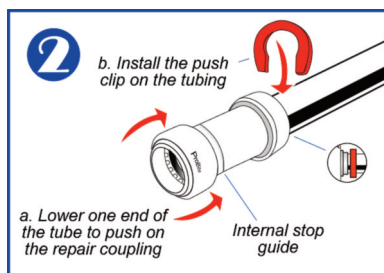

U.S. & Foreign
Patents Pending

Just one push for a permanent plumbing connection

- Our Quick Fitting slip couplings install without special tools, no glues, no crimping and no soldering
- Great for hot and cold water plumbing, ice makers, dishwashers & bathroom fixtures
- Effortlessly connect to Copper, PEX or CPVC tubing

**Perfect for emergency
plumbing repairs!**

Our ProBite™ slip couplings are great for FAST, easy and permanent repairs of many types of hot or cold water plumbing applications.

Cut, Clean, Mark It, Push Connect™!

**When using PEX, a Hi-Flo tube stiffener should be inserted into the PEX tubing end prior to insertion into the connection.*

Part # Order Information

PB817	1/2" X 1/2" Push connect slip repair coupling, includes (1) PB711 install/disconnect tool.
PB827	3/4" X 3/4" Push connect slip repair coupling, includes (1) PB721 install/disconnect tool.
PB837	1" X 1" Push connect slip repair coupling, includes (1) PB731 install/disconnect tool.

Fast, easy repairs...

Cut, clean, remove 2 - 2.5" area, clean & de-burr the tubing

a. Lower tubing, push on the repair coupling, b. Install push clip

Depress the pusher toward the coupling & push over the joining tubing